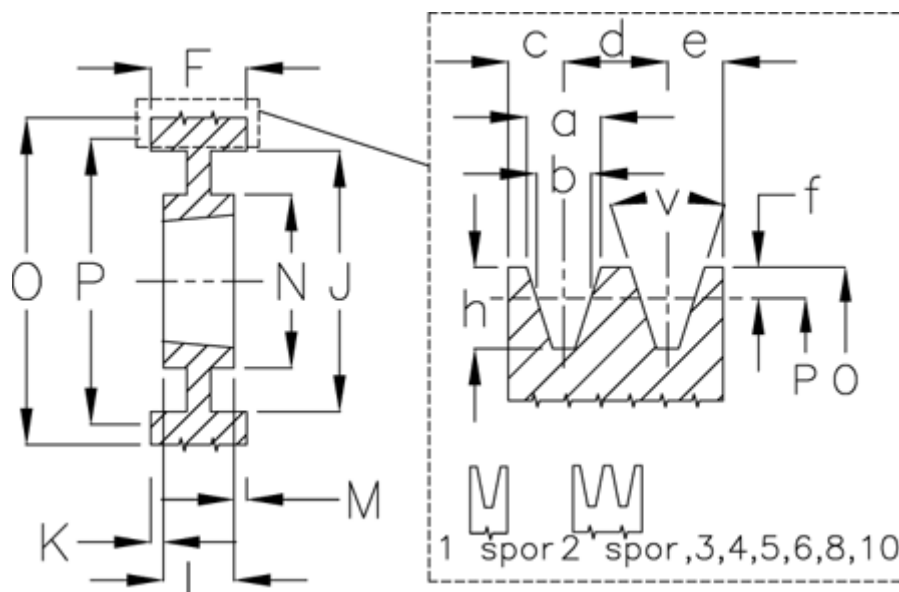

Article number: 604110025005

Description: V-belt pulley SPA 250/5 TL3020

Measures

a	= 12.7	F	= 80	Number of grooves	= 5
b	= 11.0	For bush	= 3020	O	= 255.5
Bush \varnothing max	= 75	h	= 13.8	P	= 250
c	= 10.0	J	= 215	Type	= SPA
d	= 15.0	K	= 14,5	v (degrees)	= 38
e	= 10.0	L	= 51		
E	= 20	m	= 14,5		
f	= 2.8	N	= 159		